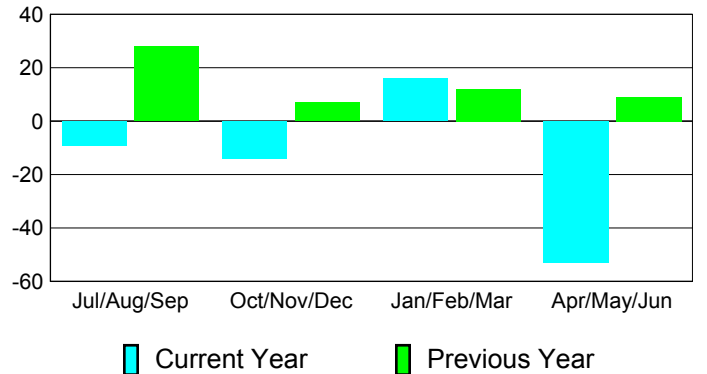

**Membership Results
2010-2011**

**Membership
2009-2010**

Month	Net Memb Goal	Actual New Memb	Actual Dropped Memb	Gain/Loss of Memb	Gain/Loss of Memb
Jul/Aug/Sep	-13	26	-35	-9	28
Oct/Nov/Dec	3	34	-48	-14	7
Jan/Feb/Mar	20	30	-14	16	12
Apr/May/June	6	11	-64	-53	9
Totals	16	101	-161	-60	56

Membership Results 2010-2011

Goal, New, Dropped, Gain/Loss

Comparison of Membership Gain/Loss

Current Year Compared to the Previous Year

Gender Comparison 2010-2011

Jul/Aug/Sep

Oct/Nov/Dec

Jan/Feb/Mar

Apr/May/June

Male

Female