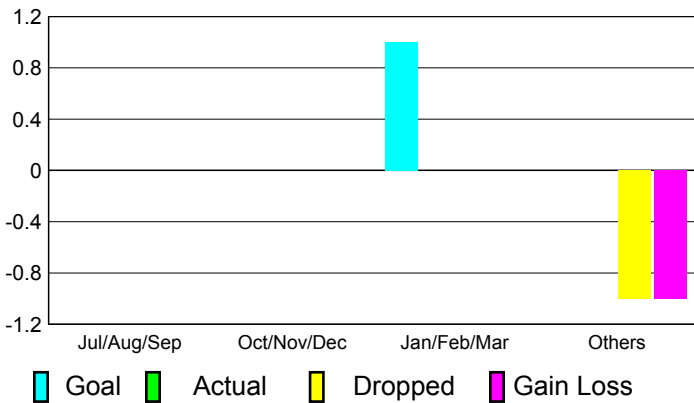

2010-2011 GMT Reports for District (or Undistricted) **District 20 Y2**

GMT: **ED J LECIUS**

Location: **NEW YORK**

GMT CA: **1**

CLUBS

**Club Results
2010-2011**

**Clubs
2009-2010**

Month	New Club Goal	Actual New Clubs	Actual Dropped Clubs	Gain/Loss of Clubs	Gain/Loss of Clubs
Jul/Aug/Sep	0	0	0	0	0
Oct/Nov/Dec	0	0	0	0	0
Jan/Feb/Mar	1	0	0	0	0
Apr/May/June	0	0	-1	-1	0
Totals	1	0	-1	-1	0

Club Results 2010-2011

Goal, New, Dropped, Gain/Loss

Comparison of Club Gain/Loss

Current Year Compared to the Previous Year

YTD Status Quo Clubs 2010-2011

Status Quo Clubs Compared to Status Quo Members

MEMBERSHIP

**Membership Results
2010-2011**

**Membership
2009-2010**

Month	Net Memb Goal	Actual New Memb	Actual Dropped Memb	Gain/Loss of Memb	Gain/Loss of Memb
Jul/Aug/Sep	-13	26	-35	-9	28
Oct/Nov/Dec	3	34	-48	-14	7
Jan/Feb/Mar	20	30	-14	16	12
Apr/May/June	6	11	-64	-53	9
Totals	16	101	-161	-60	56