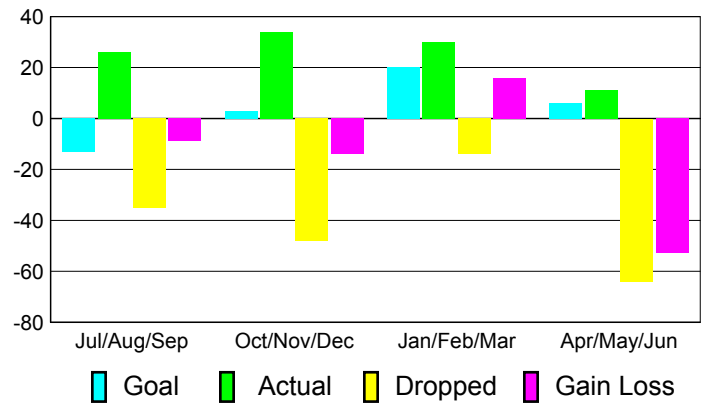

Membership Results 2010-2011

Goal, New, Dropped, Gain/Loss

Comparison of Membership Gain/Loss

Current Year Compared to the Previous Year